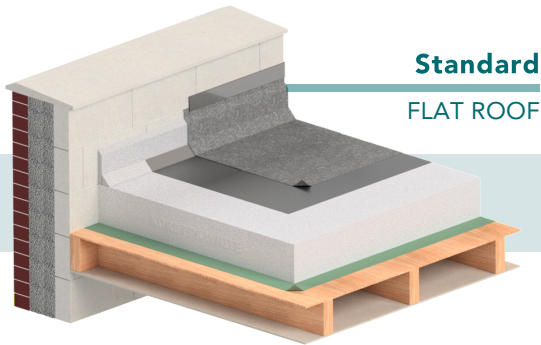

# KORE FLAT ROOF

HIGH PERFORMANCE PROFILED INSULATION BOARD

## Flat Roof Solutions

**High performance profiled insulation board (EPS 100 Silver & EPS 100, 200, 300 White) that can be used in conjunction with a flat roof system.**

The ideal insulation solution for a variety of applications, including warm roofs, inverted flat roofs, metal deck and tapered roofs.

Available in a range of thicknesses with a very high compressive strength with low water absorption properties.

Tailored to the requirements of your flat roof project.

**Residential | Commercial | New Build | Retrofit**