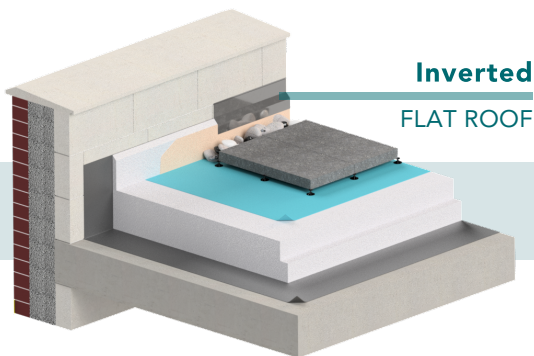

# KORE FLAT ROOF

HIGH PERFORMANCE PROFILED INSULATION BOARD

## Flat Roof Solutions

**High performance profiled insulation board (EPS 100 Silver & EPS 100, 200, 300 White) that can be used in conjunction with a flat roof system.**

The ideal insulation solution for a variety of applications, including warm roofs, inverted flat roofs, metal deck and tapered roofs.

Available in a range of thicknesses with a very high compressive strength with low water absorption properties.

Tailored to the requirements of your flat roof project.

**Residential | Commercial | New Build | Retrofit**