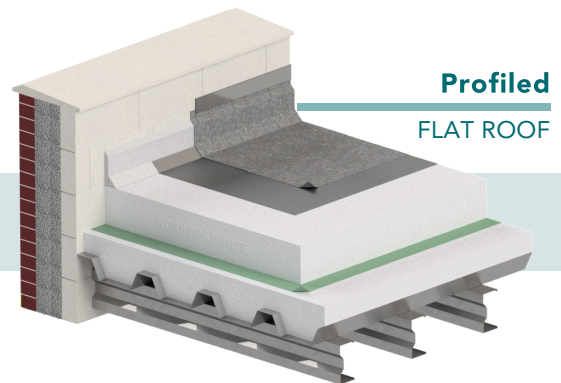

# KORE FLAT ROOF

HIGH PERFORMANCE PROFILED INSULATION BOARD

## Flat Roof Solutions

**High performance profiled insulation board (EPS 100 Silver & EPS 100, 200, 300 White) that can be used in conjunction with a flat roof system.**

The ideal insulation solution for a variety of applications, including warm roofs, inverted flat roofs, metal deck and tapered roofs.

Available in a range of thicknesses with a very high compressive strength with low water absorption properties.

Tailored to the requirements of your flat roof project.

**Residential | Commercial | New Build | Retrofit**