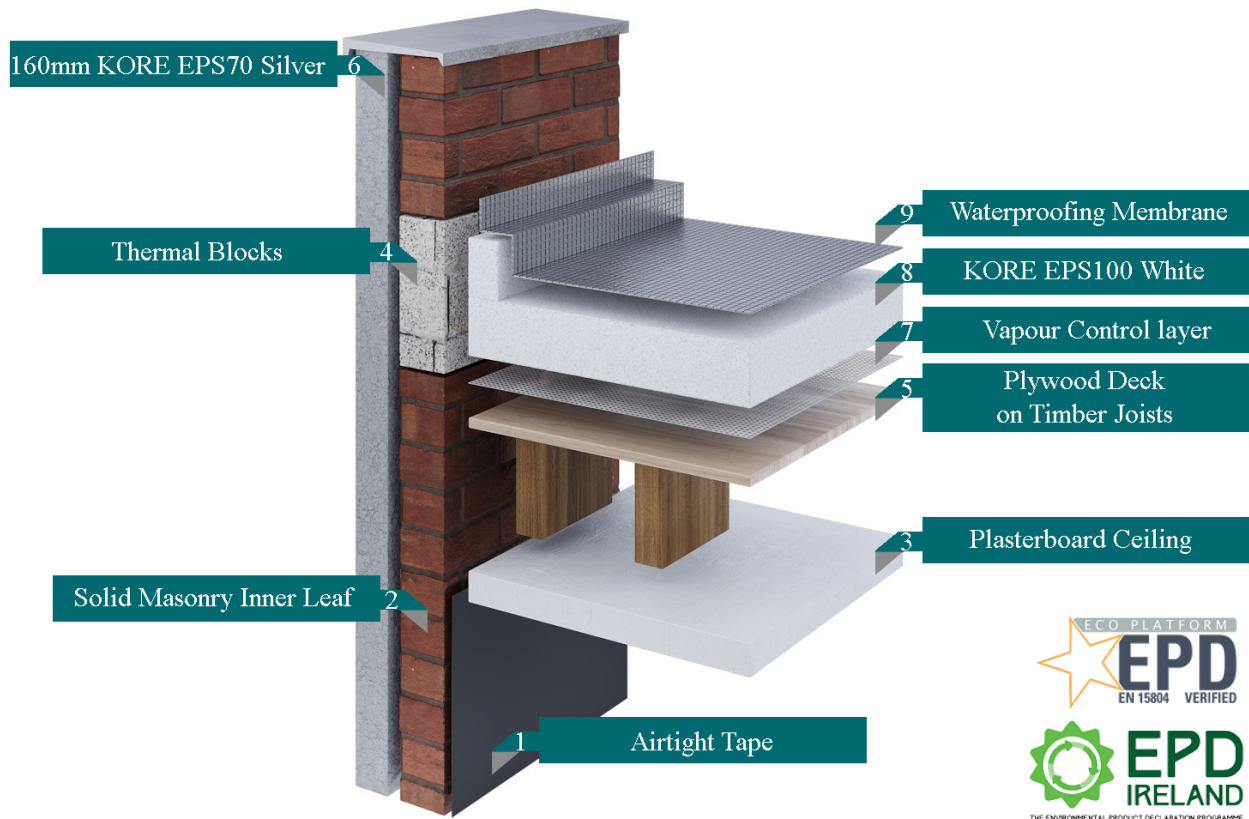

KORE FLAT ROOF

HIGH PERFORMANCE PROFILED INSULATION BOARD

EPS types and grades

Grade	EPS 100 Silver	EPS 100 White	EPS 200 White	EPS 300 White
Thermal conductivity	0.031	0.036	0.033	0.032
Maximum compressive strength at 10% compression (kPa)	CS(10)100	CS(10)100	CS(10)200	CS(10)300

U-Values

U-value	EPS 100 Silver	EPS 100 White	EPS 200 White	EPS 300 White
0.20	130 mm	150 mm	140 mm	140 mm
0.18	150 mm	170 mm	160 mm	150 mm
0.16	170 mm	200 mm	180 mm	170 mm
0.14	190 mm	240 mm	210 mm	200 mm

WARM ROOF WITH WATERPROOFING MEMBRANE ON TIMBER FRAME ROOF DECK