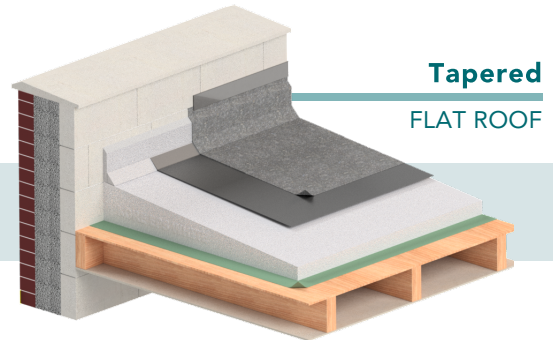

# KORE FLAT ROOF

HIGH PERFORMANCE PROFILED INSULATION BOARD

## Flat Roof Solutions

**High performance profiled insulation board (EPS 100 Silver & EPS 100, 200, 300 White) that can be used in conjunction with a flat roof system.**

The ideal insulation solution for a variety of applications, including warm roofs, inverted flat roofs, metal deck and tapered roofs.

Available in a range of thicknesses with a very high compressive strength with low water absorption properties.

Tailored to the requirements of your flat roof project.

**Residential | Commercial | New Build | Retrofit**